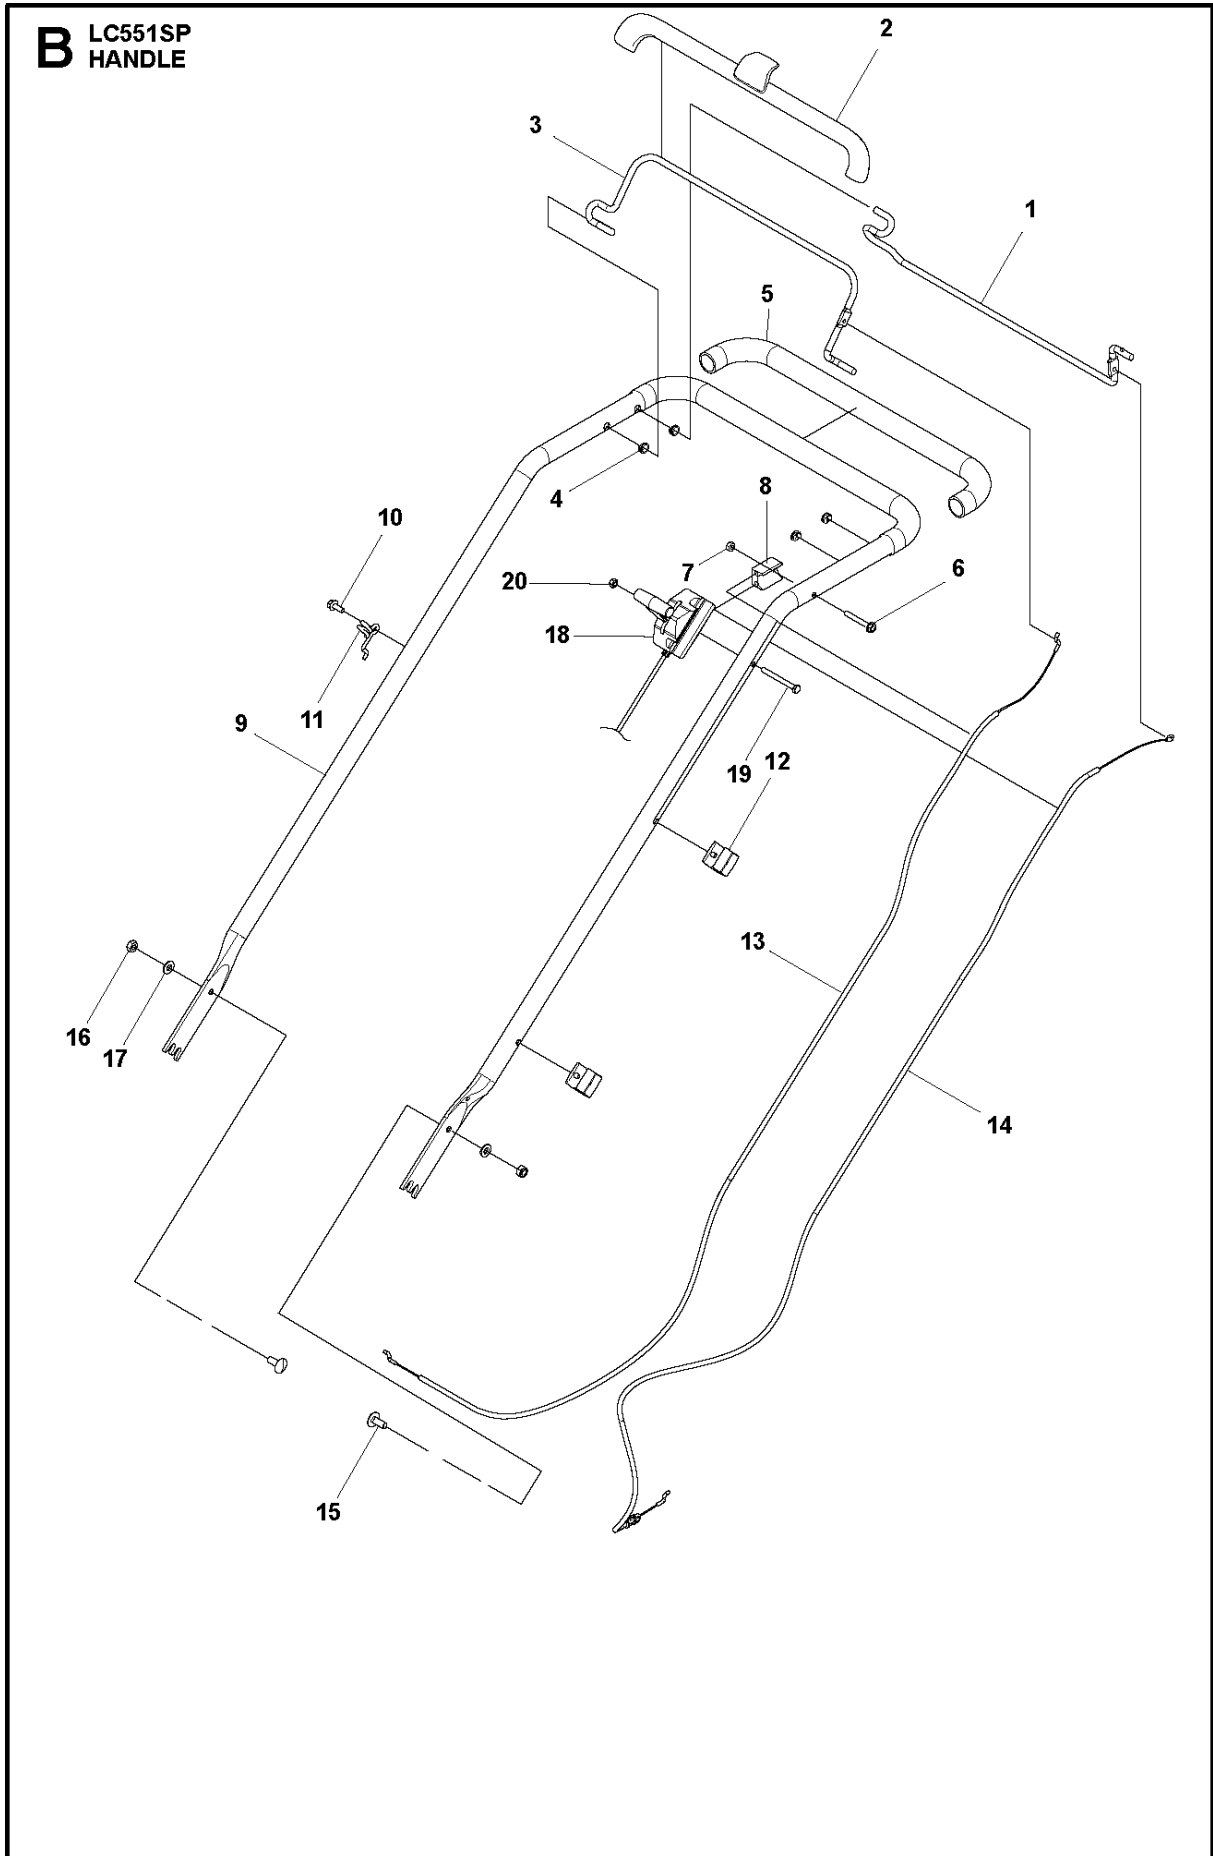

SPARE PARTS LIST

LAWN MOWERS: CONSUMER
WALK-BEHINDS

LC551 SP, 967343201

D LC451S LC551SP
COLLECT PARTS

Ref	Part No	Description	Remark	QTY KIT
1	587 19 70-01	BAG FRAME		1
2	587 19 71-01	BAG		1
3	588 18 84-02	HANDLE		1
4	588 18 85-02	HANDLE		1
5	502 43 53-01	SCREW ITPANT		2

C LC551SP
Engine

ENGINE

LC551 SP, 967343201

Ref	Part No	Description	Remark	QTY KIT
1	588 62 55-01	ENGINE ASSY	Kawasaki engine FJ180V	1
2	531 20 63-08	PAWL		1
3	531 21 38-45	SCREW		3
4	588 64 57-01	BLADE SUPPORT		1
5	503 25 94-01	WASHER		1
6	587 59 08-10	MOWER BLADE		1
7	503 33 25-01	SPRING		1
8	504 45 64-03	SCREW EHHI		1
9	544 46 86-01	BELT GUIDE		1
10	587 31 41-01	TANK ASSY		1
11	588 99 31-01	DECAL		1

Ref	Part No	Description	Remark	QTY KIT
1	587 10 18-02	BAIL		1
2	587 10 25-02	GRIP		1
3	587 10 17-02	BAIL		1
4	503 32 09-01	BUSHING		4
5	501 11 01-01	TUBE		1
6	725 23 79-51	SCREW EHHM		1
7	732 25 16-01	HEXAGON LOCKING NUT		1
8	531 20 80-43	BRACKET		1
9	587 19 74-02	HANDLE		1
10	725 23 68-61	SCREW EHHFT		1
11	587 10 27-01	EYELET		1
12	579 13 46-01	CABLE HOLDER		2
13	588 20 48-01	CABLE		1
14	588 20 48-04	CABLE		1
15	588 87 75-01	SCREW		2
16	732 21 18-01	LOCK NUT		2
17	734 11 64-01	WASHER		2
18	588 44 65-01	CONTROL LEVER		1
19	725 23 82-51	SCREW EHHM		1
20	732 25 16-01	HEXAGON LOCKING NUT		1