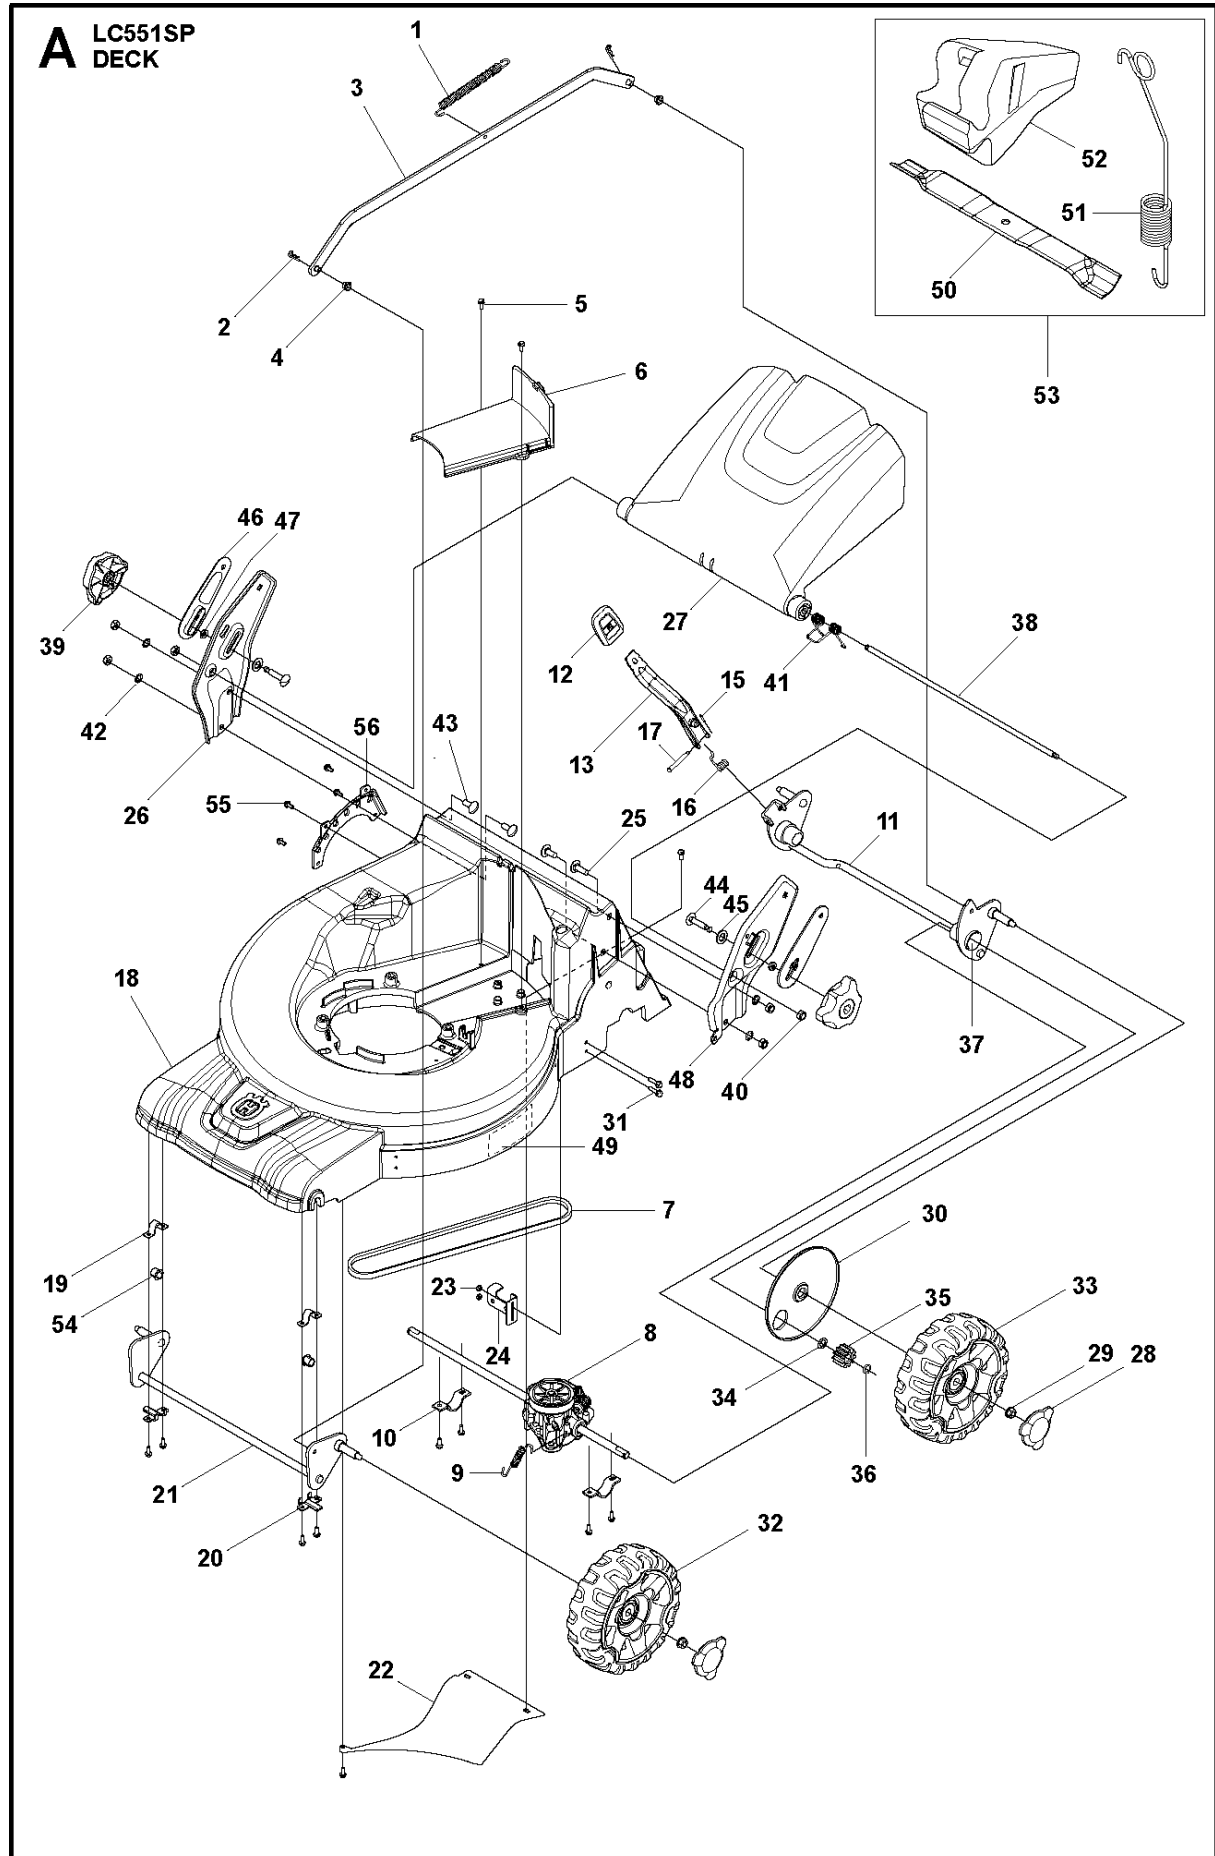

SPARE PARTS LIST

LAWN MOWERS: CONSUMER
WALK-BEHINDS

LC551 SP, 967343201

D LC451S LC551SP
COLLECT PARTS

Ref	Part No	Description	Remark	QTY KIT
1	587 19 70-01	BAG FRAME		1
2	587 19 71-01	BAG		1
3	588 18 84-02	HANDLE		1
4	588 18 85-02	HANDLE		1
5	502 43 53-01	SCREW ITPANT		2

C LC551SP
Engine

ENGINE

LC551 SP, 967343201

Ref	Part No	Description	Remark	QTY KIT
1	588 62 55-01	ENGINE ASSY	Kawasaki engine FJ180V	1
2	531 20 63-08	PAWL		1
3	531 21 38-45	SCREW		3
4	588 64 57-01	BLADE SUPPORT		1
5	503 25 94-01	WASHER		1
6	587 59 08-10	MOWER BLADE		1
7	503 33 25-01	SPRING		1
8	504 45 64-03	SCREW EHHI		1
9	544 46 86-01	BELT GUIDE		1
10	587 31 41-01	TANK ASSY		1
11	588 99 31-01	DECAL		1

Ref	Part No	Description	Remark	QTY KIT
1	587 10 18-02	BAIL		1
2	587 10 25-02	GRIP		1
3	587 10 17-02	BAIL		1
4	503 32 09-01	BUSHING		4
5	501 11 01-01	TUBE		1
6	725 23 79-51	SCREW EHHM		1
7	732 25 16-01	HEXAGON LOCKING NUT		1
8	531 20 80-43	BRACKET		1
9	587 19 74-02	HANDLE		1
10	725 23 68-61	SCREW EHHFT		1
11	587 10 27-01	EYELET		1
12	579 13 46-01	CABLE HOLDER		2
13	588 20 48-01	CABLE		1
14	588 20 48-04	CABLE		1
15	588 87 75-01	SCREW		2
16	732 21 18-01	LOCK NUT		2
17	734 11 64-01	WASHER		2
18	588 44 65-01	CONTROL LEVER		1
19	725 23 82-51	SCREW EHHM		1
20	732 25 16-01	HEXAGON LOCKING NUT		1