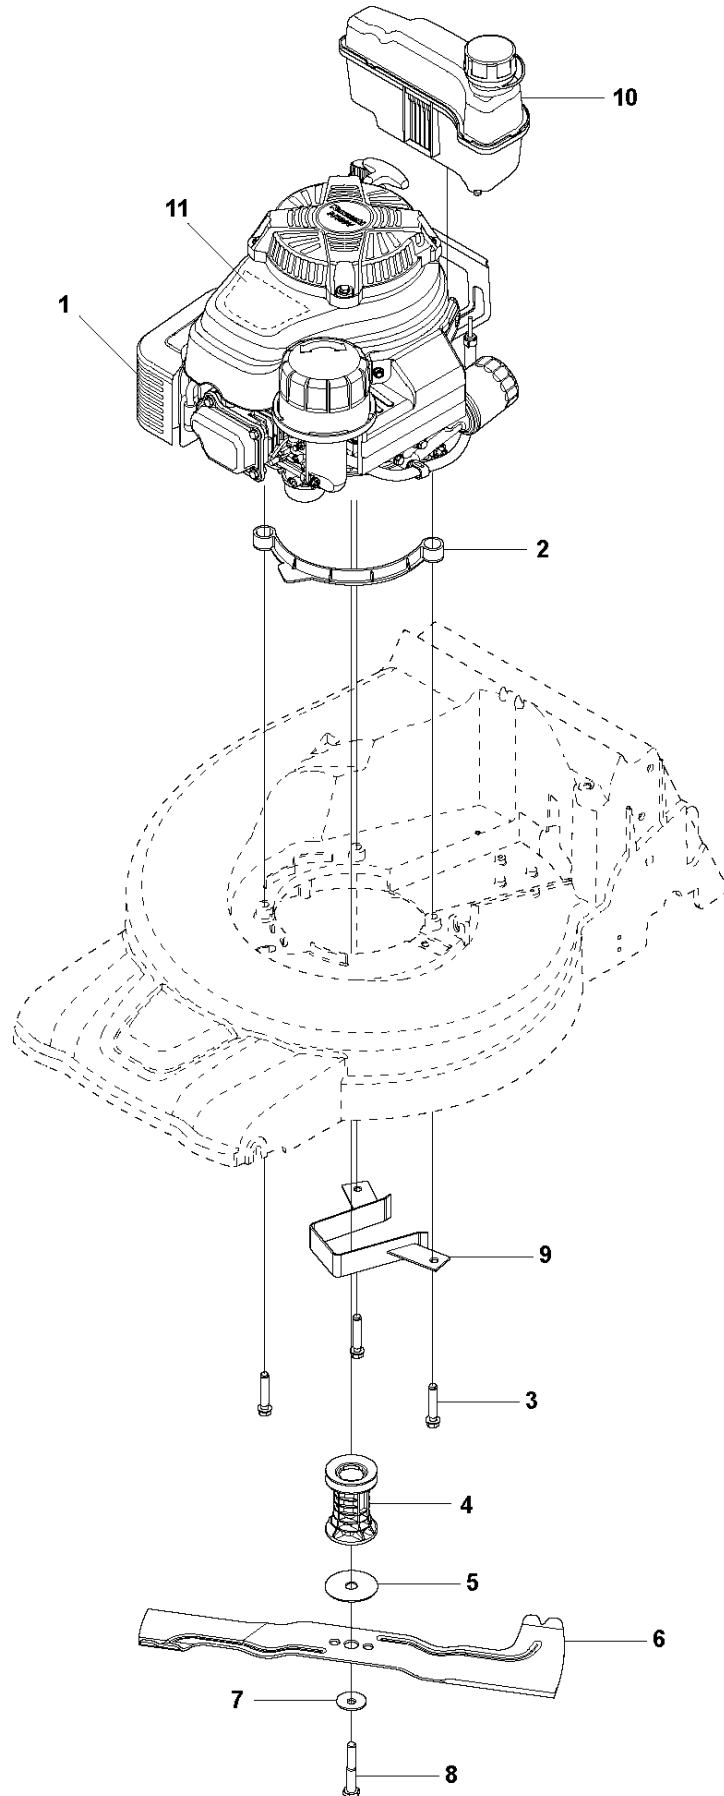

SPARE PARTS LIST

LAWN MOWERS: CONSUMER
WALK-BEHINDS

LC551 SP, 967343201

D LC451S LC551SP
COLLECT PARTS

Ref	Part No	Description	Remark	QTY KIT
1	587 19 70-01	BAG FRAME		1
2	587 19 71-01	BAG		1
3	588 18 84-02	HANDLE		1
4	588 18 85-02	HANDLE		1
5	502 43 53-01	SCREW ITPANT		2

C LC551SP
Engine

ENGINE

LC551 SP, 967343201

Ref	Part No	Description	Remark	QTY KIT
1	588 62 55-01	ENGINE ASSY	Kawasaki engine FJ180V	1
2	531 20 63-08	PAWL		1
3	531 21 38-45	SCREW		3
4	588 64 57-01	BLADE SUPPORT		1
5	503 25 94-01	WASHER		1
6	587 59 08-10	MOWER BLADE		1
7	503 33 25-01	SPRING		1
8	504 45 64-03	SCREW EHHI		1
9	544 46 86-01	BELT GUIDE		1
10	587 31 41-01	TANK ASSY		1
11	588 99 31-01	DECAL		1

Ref	Part No	Description	Remark	QTY KIT
1	587 10 18-02	BAIL		1
2	587 10 25-02	GRIP		1
3	587 10 17-02	BAIL		1
4	503 32 09-01	BUSHING		4
5	501 11 01-01	TUBE		1
6	725 23 79-51	SCREW EHHM		1
7	732 25 16-01	HEXAGON LOCKING NUT		1
8	531 20 80-43	BRACKET		1
9	587 19 74-02	HANDLE		1
10	725 23 68-61	SCREW EHHFT		1
11	587 10 27-01	EYELET		1
12	579 13 46-01	CABLE HOLDER		2
13	588 20 48-01	CABLE		1
14	588 20 48-04	CABLE		1
15	588 87 75-01	SCREW		2
16	732 21 18-01	LOCK NUT		2
17	734 11 64-01	WASHER		2
18	588 44 65-01	CONTROL LEVER		1
19	725 23 82-51	SCREW EHHM		1
20	732 25 16-01	HEXAGON LOCKING NUT		1