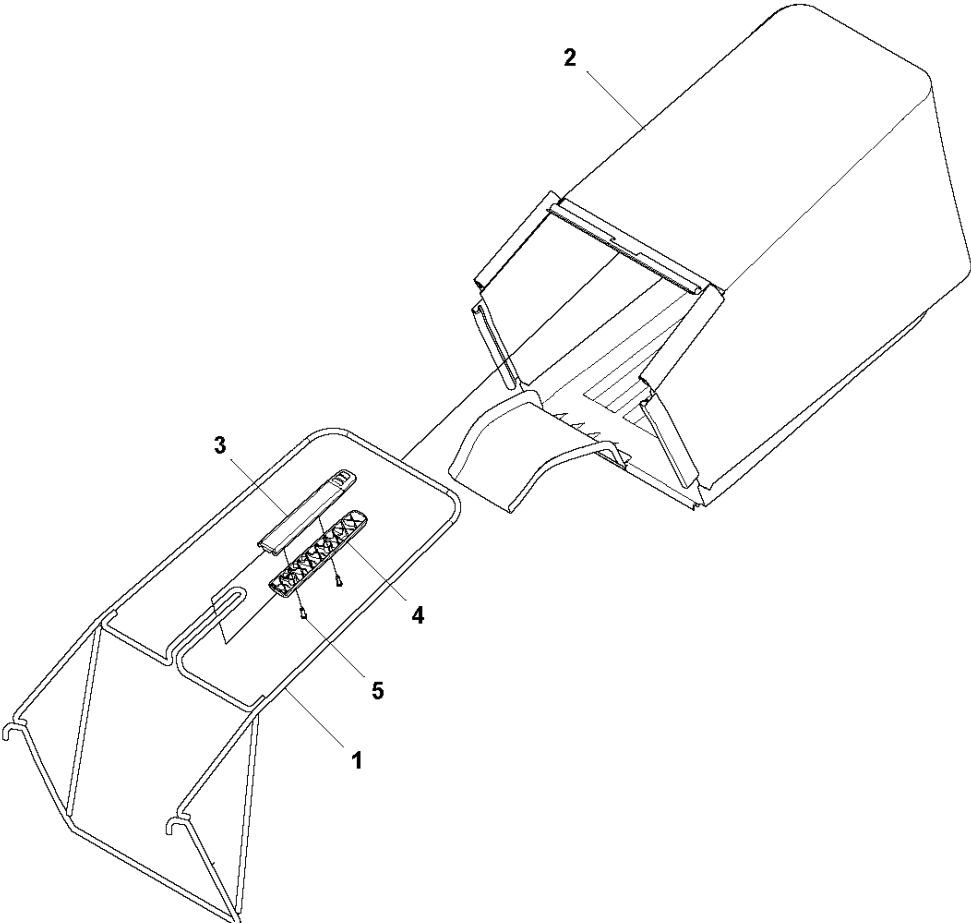

SPARE PARTS LIST

LAWN MOWERS: CONSUMER
WALK-BEHINDS

LC551 SP, 967343201

D LC451S LC551SP
COLLECT PARTS

Ref	Part No	Description	Remark	QTY KIT
1	587 19 70-01	BAG FRAME		1
2	587 19 71-01	BAG		1
3	588 18 84-02	HANDLE		1
4	588 18 85-02	HANDLE		1
5	502 43 53-01	SCREW ITPANT		2

C LC551SP
Engine

ENGINE

LC551 SP, 967343201

Ref	Part No	Description	Remark	QTY KIT
1	588 62 55-01	ENGINE ASSY	Kawasaki engine FJ180V	1
2	531 20 63-08	PAWL		1
3	531 21 38-45	SCREW		3
4	588 64 57-01	BLADE SUPPORT		1
5	503 25 94-01	WASHER		1
6	587 59 08-10	MOWER BLADE		1
7	503 33 25-01	SPRING		1
8	504 45 64-03	SCREW EHHI		1
9	544 46 86-01	BELT GUIDE		1
10	587 31 41-01	TANK ASSY		1
11	588 99 31-01	DECAL		1

Ref	Part No	Description	Remark	QTY KIT
1	587 10 18-02	BAIL		1
2	587 10 25-02	GRIP		1
3	587 10 17-02	BAIL		1
4	503 32 09-01	BUSHING		4
5	501 11 01-01	TUBE		1
6	725 23 79-51	SCREW EHHM		1
7	732 25 16-01	HEXAGON LOCKING NUT		1
8	531 20 80-43	BRACKET		1
9	587 19 74-02	HANDLE		1
10	725 23 68-61	SCREW EHHFT		1
11	587 10 27-01	EYELET		1
12	579 13 46-01	CABLE HOLDER		2
13	588 20 48-01	CABLE		1
14	588 20 48-04	CABLE		1
15	588 87 75-01	SCREW		2
16	732 21 18-01	LOCK NUT		2
17	734 11 64-01	WASHER		2
18	588 44 65-01	CONTROL LEVER		1
19	725 23 82-51	SCREW EHHM		1
20	732 25 16-01	HEXAGON LOCKING NUT		1